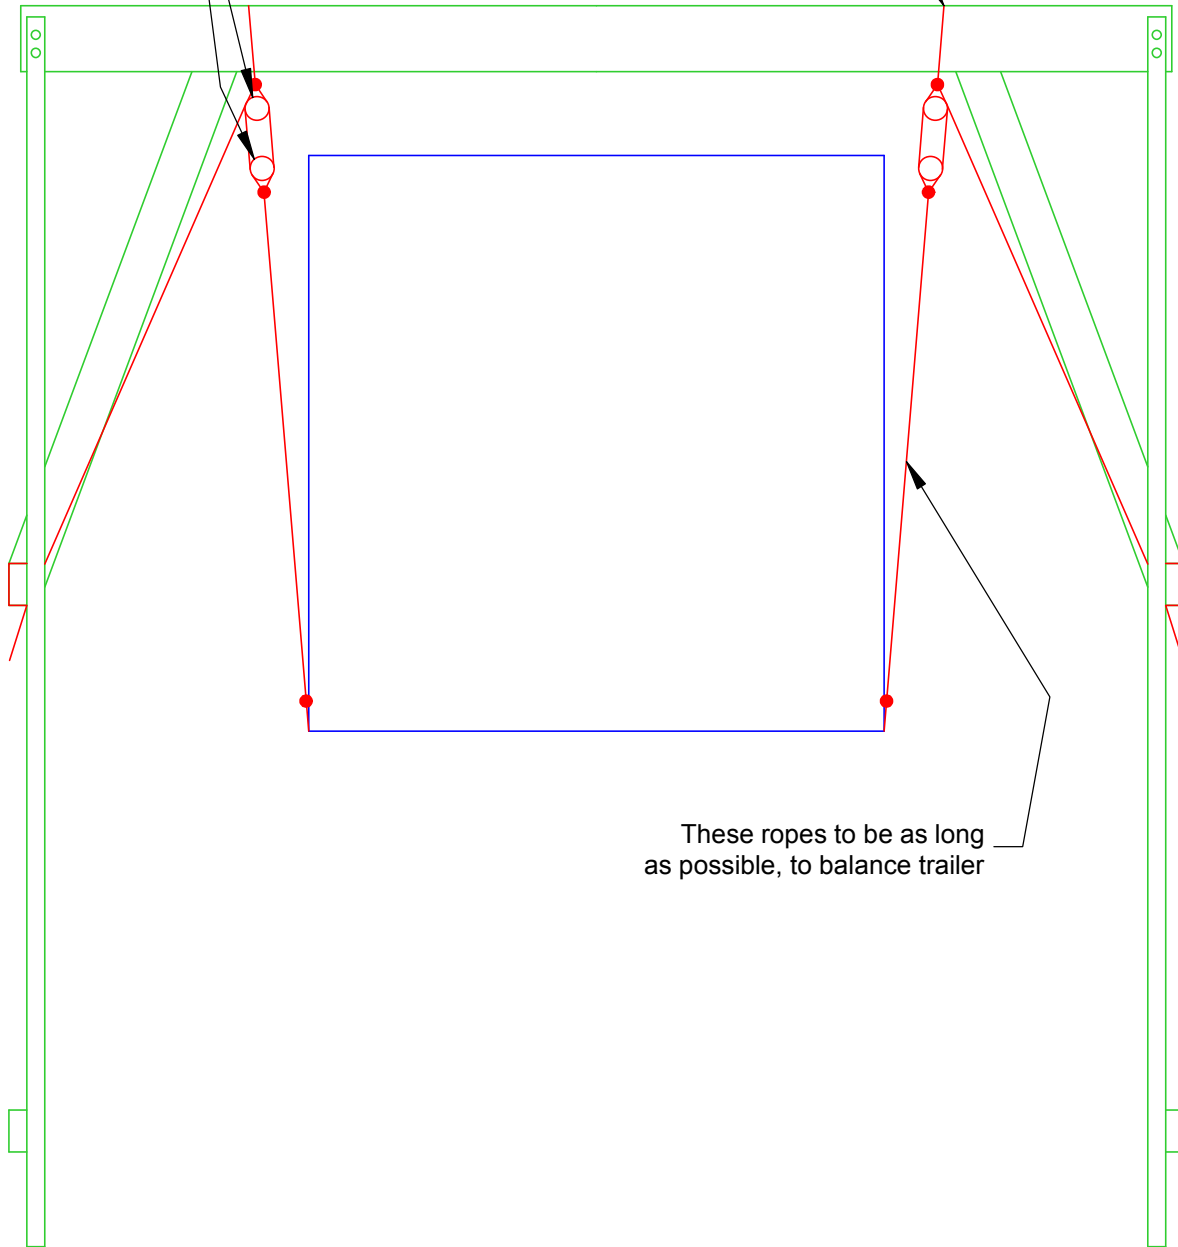

Double pulleys  
(fixed upper and  
moving lower)

Short loop around  
beam to fixed pulley

These ropes to be as long  
as possible, to balance trailer