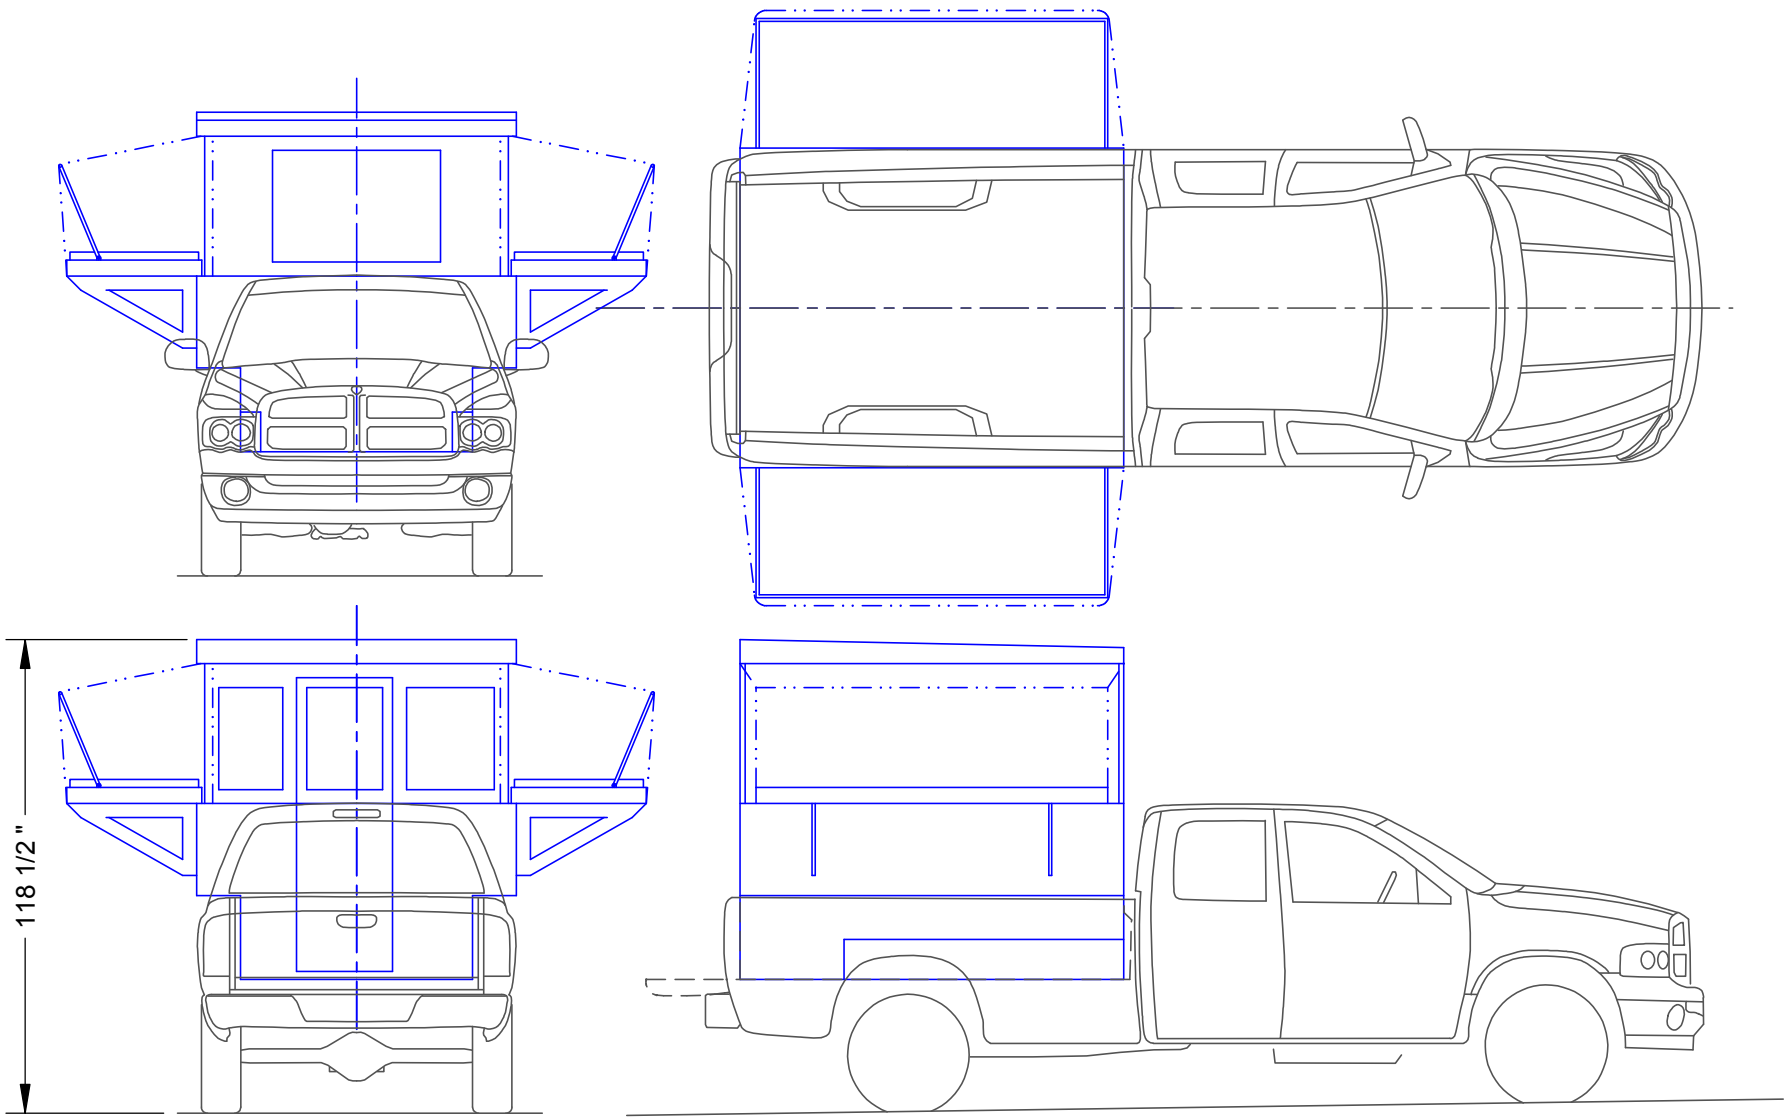

EXTERIOR

118 1/2"

EXTERIOR

INTERIOR